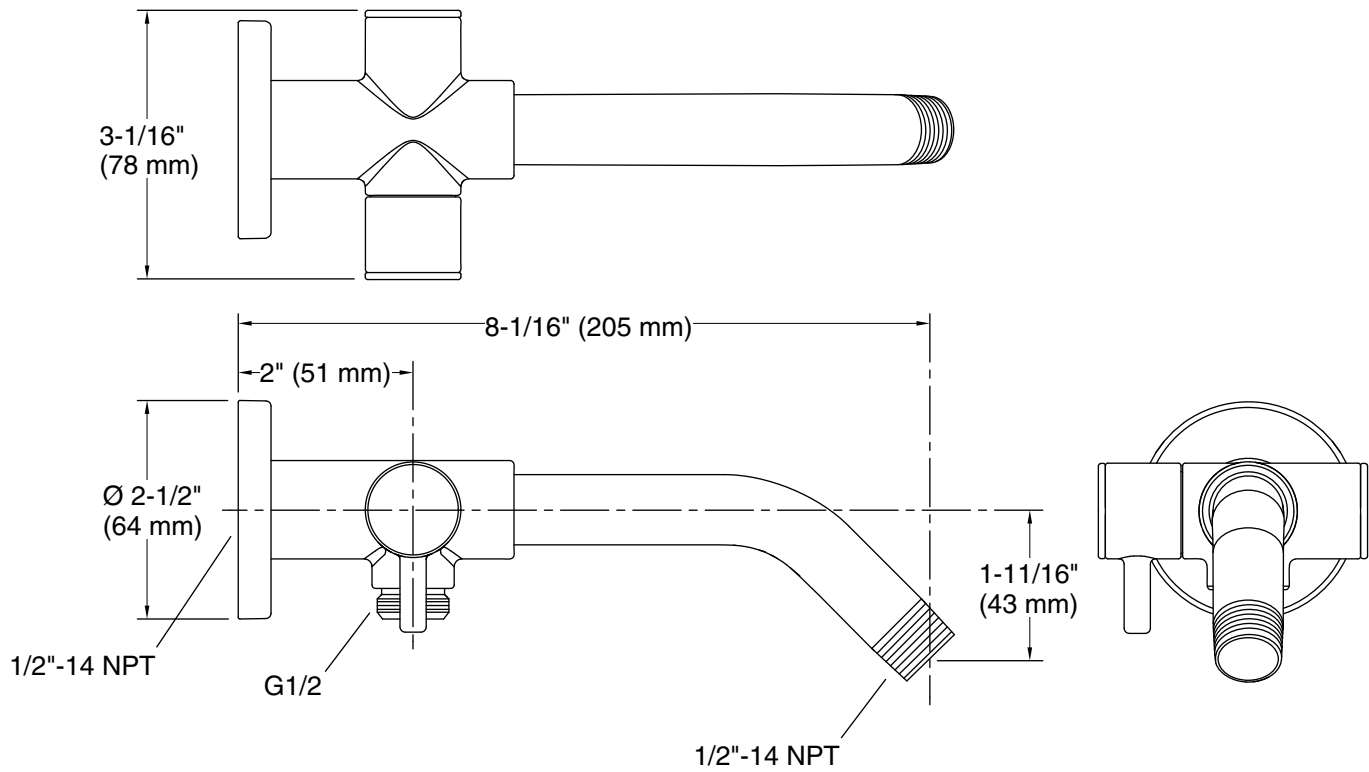

Features

- Diverter switches water between showerhead and handshower.
- ½" NPT connection.
- For use with KOHLER showerheads and handshowers (sold separately).

Material

- Premium metal construction for durability and reliability.
- KOHLER finishes resist corrosion and tarnishing.

Technical Information

All product dimensions are nominal.

Drain included: No

Notes

Install this product according to the installation guide.